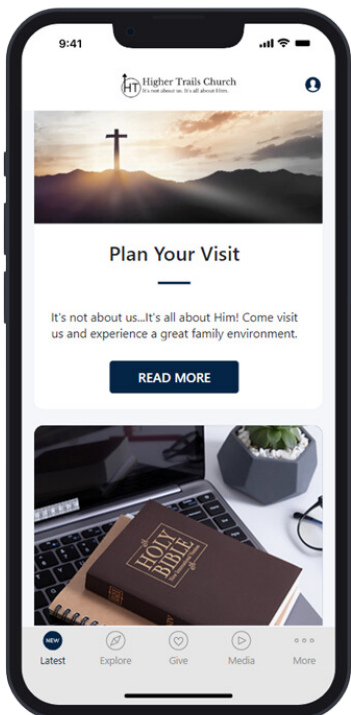

DOWNLOAD OUR APP TODAY IN APPLE OR GOOGLE

We'd love to stay connected with you! We invite you to download our new HIGHER TRAILS CHURCH APP. It's not just about donations—although if you feel led, it makes giving a breeze. This helps us keep you in the loop for all the exciting events and church updates headed your way. Your connection means the world to us!

Scan this code with your phone for Google

Scan this code with your phone for Apple

NOW, LET'S WALK THROUGH THE APP TOGETHER!

We won't go through every detail of the app, but if you have any questions along the way or need assistance, please don't hesitate to email the Productions Team at htcproductions@highertrails.church or see **Christi McLain** or **Kaylee Barksdale**.

STEP 4: CHECK YOUR EMAIL TO VERIFY YOUR EMAIL ADDRESS

STEP 3: VIEW APP - FROM THE "LATEST" BUTTON AT THE BOTTOM OF THE APP, YOU CAN PLAN YOUR VISIT OR ACCESS RIGHT NOW MEDIA DIRECTLY.

NEXT, LET'S CLICK EXPLORE AT THE BOTTOM OF THE APP.