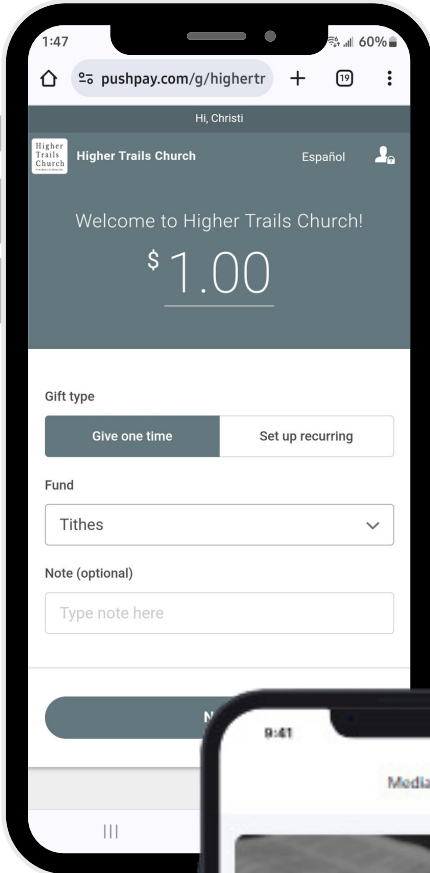

STEP 1: ONCE YOU DOWNLOAD THE APP, PLEASE ALLOW PUSH NOTIFICATIONS SO YOU RECEIVE UPDATES FOR THE GROUPS YOU JOIN. (WITHOUT THIS ON YOU MAY MISS IMPORTANT CHURCH COMMUNICATIONS)

STEP 2: CREATE YOUR PROFILE/ACCOUNT.

STEP 4: CHECK YOUR EMAIL TO VERIFY YOUR EMAIL ADDRESS

STEP 3: VIEW APP - FROM THE "LATEST" BUTTON AT THE BOTTOM OF THE APP, YOU CAN PLAN YOUR VISIT OR ACCESS RIGHT NOW MEDIA DIRECTLY.

NEXT, LET'S CLICK EXPLORE AT THE BOTTOM OF THE APP.

Here, you can access the following content:

- **Welcome**
 - Connection Card
 - Prayer Requests
 - Ready to Follow Jesus?
 - Welcome to Your App
- **About Us**
 - About Us
 - Our Team
- **Join Us on Sundays**
 - Plan Your Visit
 - Support
 - Bible
 - Serve on a Team
 - Register for Baptism
- **Parents Day Out**
 - Parent's Day Out
 - Meet the Team
- **Ministries**
 - Join Ministry Groups
 - Arena Ministry
 - Connecting with Christ Ministry
 - Enrichment Ministry
 - Fellowship Ministry
 - HTC Productions Ministry
 - Kids Ministry
 - Praise & Worship Ministry
 - Safety Ministry
 - Student Ministry
- **Contact Us**
 - Phone
 - Email
 - Direction

NEXT, WE'LL COVER THE NEXT TWO BUTTONS AT THE BOTTOM OF THE APP: GIVING AND MEDIA.

The **Giving Button** will take you to our online giving page where you can give one time or set up recurring giving. You can also access your giving history and print giving statements.