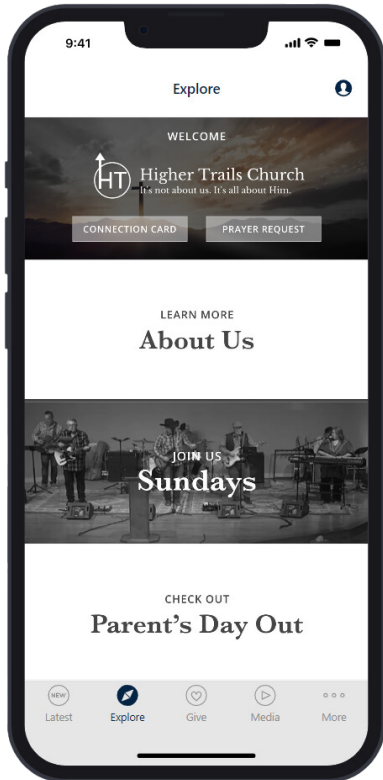

Scan this code with your phone for Google

Scan this code with your phone for Apple

NOW, LET'S WALK THROUGH THE APP TOGETHER!

We won't go through every detail of the app, but if you have any questions along the way or need assistance, please don't hesitate to email the Productions Team at htcproductions@highertrails.church or see **Christi McLain** or **Kaylee Barksdale**.

STEP 1: ONCE YOU DOWNLOAD THE APP, PLEASE ALLOW PUSH NOTIFICATIONS SO YOU RECEIVE UPDATES FOR THE GROUPS YOU JOIN. (WITHOUT THIS ON YOU MAY MISS IMPORTANT CHURCH COMMUNICATIONS)

STEP 2: CREATE YOUR PROFILE/ACCOUNT.

STEP 4: CHECK YOUR EMAIL TO VERIFY YOUR EMAIL ADDRESS

STEP 3: VIEW APP - FROM THE "LATEST" BUTTON AT THE BOTTOM OF THE APP, YOU CAN PLAN YOUR VISIT OR ACCESS RIGHT NOW MEDIA DIRECTLY.

NEXT, LET'S CLICK EXPLORE AT THE BOTTOM OF THE APP.