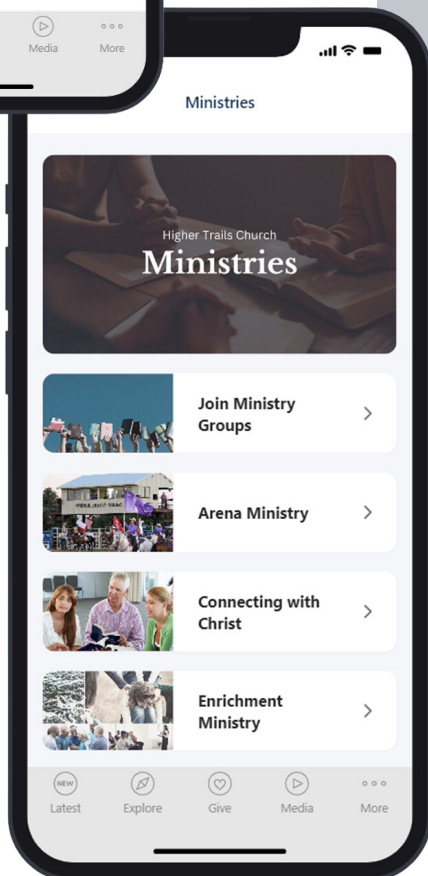

Scan this code with your phone for Google

Scan this code with your phone for Apple

NOW, LET'S WALK THROUGH THE APP TOGETHER!

We won't go through every detail of the app, but if you have any questions along the way or need assistance, please don't hesitate to email the Productions Team at htcproductions@highertrails.church or see **Christi McLain** or **Kaylee Barksdale**.

STEP 1: ONCE YOU DOWNLOAD THE APP, PLEASE ALLOW PUSH NOTIFICATIONS SO YOU RECEIVE UPDATES FOR THE GROUPS YOU JOIN. (WITHOUT THIS ON YOU MAY MISS IMPORTANT CHURCH COMMUNICATIONS)

STEP 2: CREATE YOUR PROFILE/ACCOUNT.

STEP 4: CHECK YOUR EMAIL TO VERIFY YOUR EMAIL ADDRESS

STEP 3: VIEW APP - FROM THE "LATEST" BUTTON AT THE BOTTOM OF THE APP, YOU CAN PLAN YOUR VISIT OR ACCESS RIGHT NOW MEDIA DIRECTLY.

NEXT, LET'S CLICK EXPLORE AT THE BOTTOM OF THE APP.