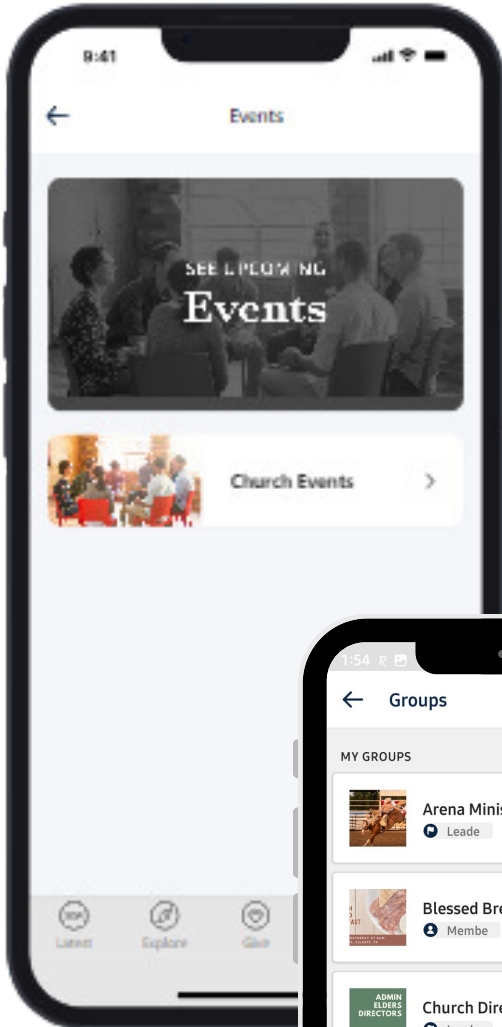

STEP 4: CHECK YOUR EMAIL TO VERIFY YOUR EMAIL ADDRESS

STEP 3: VIEW APP - FROM THE "LATEST" BUTTON AT THE BOTTOM OF THE APP, YOU CAN PLAN YOUR VISIT OR ACCESS RIGHT NOW MEDIA DIRECTLY.

NEXT, LET'S CLICK EXPLORE AT THE BOTTOM OF THE APP.

Here, you can access the following content:

- **Welcome**
 - Connection Card
 - Prayer Requests
 - Ready to Follow Jesus?
 - Welcome to Your App
- **About Us**
 - About Us
 - Our Team
- **Join Us on Sundays**
 - Plan Your Visit
 - Support
 - Bible
 - Serve on a Team
 - Register for Baptism
- **Parents Day Out**
 - Parent's Day Out
 - Meet the Team
- **Ministries**
 - Join Ministry Groups
 - Arena Ministry
 - Connecting with Christ Ministry
 - Enrichment Ministry
 - Fellowship Ministry
 - HTC Productions Ministry
 - Kids Ministry
 - Praise & Worship Ministry
 - Safety Ministry
 - Student Ministry
- **Contact Us**
 - Phone
 - Email
 - Direction

NEXT, WE'LL COVER THE NEXT TWO BUTTONS AT THE BOTTOM OF THE APP: GIVING AND MEDIA.

The **Giving Button** will take you to our online giving page where you can give one time or set up recurring giving. You can also access your giving history and print giving statements.

Under Media you can access the following:

- Live Stream
- YouTube Channel
- Social Media
- Right Now Media

NEXT, WE'LL COVER THE LAST
BUTTON.

Here, you can access the following
content:

- **Events**
 - This opens our website event calendar.
- **Groups**
 - Here you can find groups to join and see groups you have already joined. To find a group, select the magnifying glass at the top right. This will pull up the list of available groups.