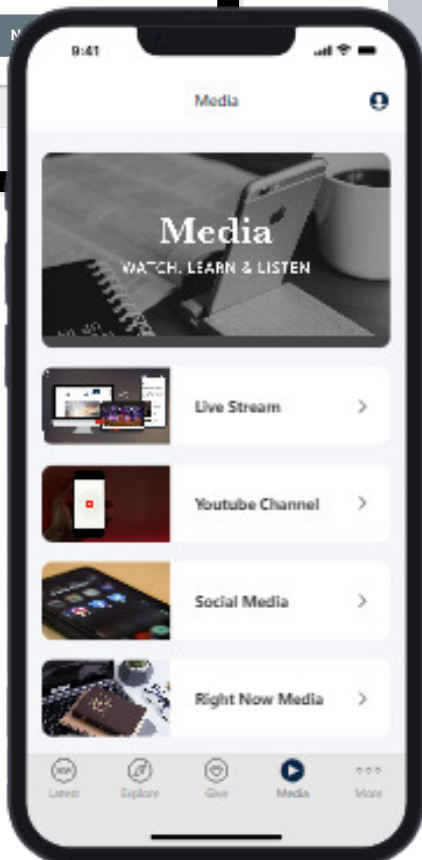

STEP 1: ONCE YOU DOWNLOAD THE APP, PLEASE ALLOW PUSH NOTIFICATIONS SO YOU RECEIVE UPDATES FOR THE GROUPS YOU JOIN. (WITHOUT THIS ON YOU MAY MISS IMPORTANT CHURCH COMMUNICATIONS)

STEP 2: CREATE YOUR PROFILE/ACCOUNT.

STEP 4: CHECK YOUR EMAIL TO VERIFY YOUR EMAIL ADDRESS

STEP 3: VIEW APP - FROM THE "LATEST" BUTTON AT THE BOTTOM OF THE APP, YOU CAN PLAN YOUR VISIT OR ACCESS RIGHT NOW MEDIA DIRECTLY.

NEXT, LET'S CLICK EXPLORE AT THE BOTTOM OF THE APP.

NEXT, WE'LL COVER THE NEXT TWO BUTTONS AT THE BOTTOM OF THE APP: GIVING AND MEDIA.

The **Giving Button** will take you to our online giving page where you can give one time or set up recurring giving. You can also access your giving history and print giving statements.