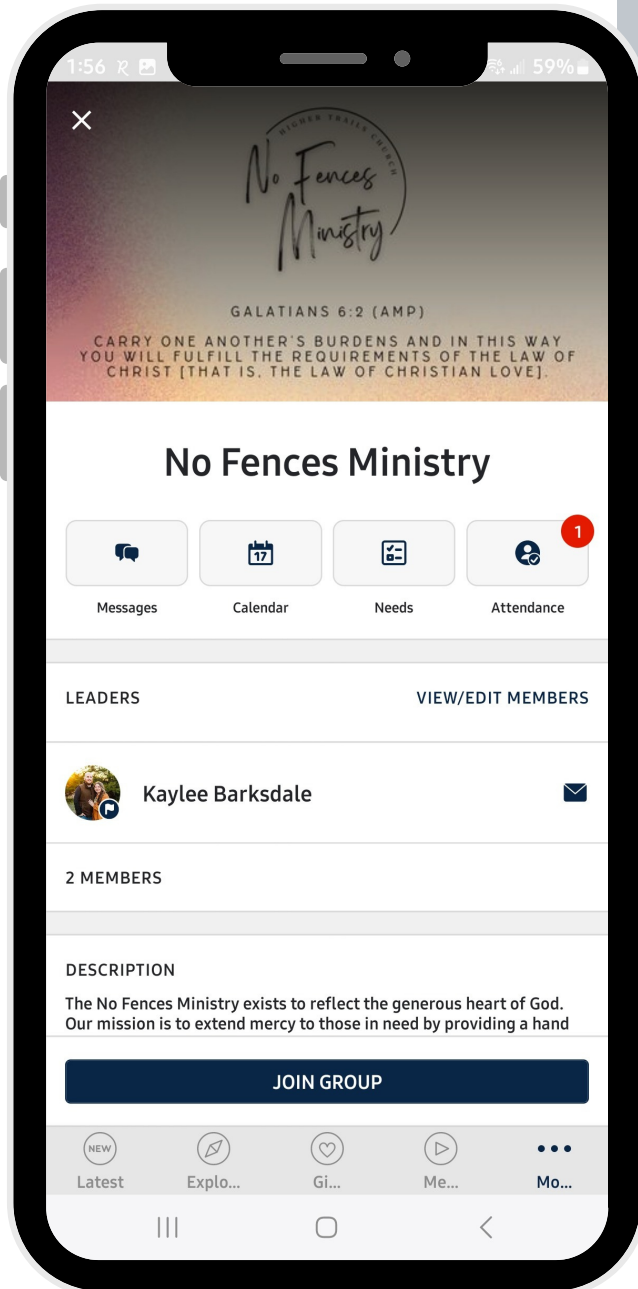

NEXT, WE'LL COVER THE NEXT TWO BUTTONS AT THE BOTTOM OF THE APP: GIVING AND MEDIA.

The **Giving Button** will take you to our online giving page where you can give one time or set up recurring giving. You can also access your giving history and print giving statements.

Under Media you can access the following:

- Live Stream
- YouTube Channel
- Social Media
- Right Now Media

NEXT, WE'LL COVER THE LAST
BUTTON.

Here, you can access the following
content:

- **Events**
 - This opens our website event calendar.
- **Groups**
 - Here you can find groups to join and see groups you have already joined. To find a group, select the magnifying glass at the top right. This will pull up the list of available groups.

NOW, LET'S JOIN GROUPS.

Once you pull up the list of groups, select the one you would like to join.

- Click “**Join Group**” to join. Some groups are invite only and require admin approval. If you are not added automatically to the group, the group admin will be notified to approve you.
- Once you are added, you can see the group messages, events, need, and attendance (if applicable).