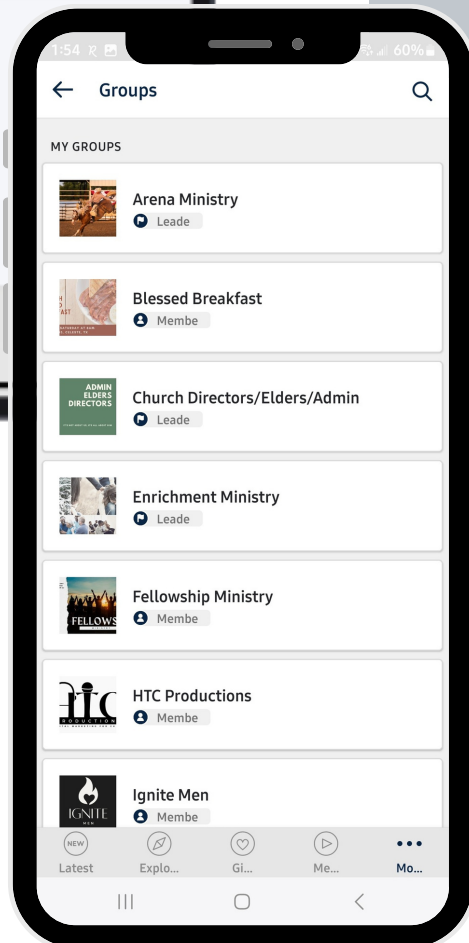

Here, you can access the following content:

- **Welcome**
 - Connection Card
 - Prayer Requests
 - Ready to Follow Jesus?
 - Welcome to Your App
- **About Us**
 - About Us
 - Our Team
- **Join Us on Sundays**
 - Plan Your Visit
 - Support
 - Bible
 - Serve on a Team
 - Register for Baptism
- **Parents Day Out**
 - Parent's Day Out
 - Meet the Team
- **Ministries**
 - Join Ministry Groups
 - Arena Ministry
 - Connecting with Christ Ministry
 - Enrichment Ministry
 - Fellowship Ministry
 - HTC Productions Ministry
 - Kids Ministry
 - Praise & Worship Ministry
 - Safety Ministry
 - Student Ministry
- **Contact Us**
 - Phone
 - Email
 - Direction

NEXT, WE'LL COVER THE NEXT TWO BUTTONS AT THE BOTTOM OF THE APP: GIVING AND MEDIA.

The **Giving Button** will take you to our online giving page where you can give one time or set up recurring giving. You can also access your giving history and print giving statements.

Under Media you can access the following:

- Live Stream
- YouTube Channel
- Social Media
- Right Now Media

NEXT, WE'LL COVER THE LAST
BUTTON.

Here, you can access the following
content:

- **Events**
 - This opens our website event calendar.
- **Groups**
 - Here you can find groups to join and see groups you have already joined. To find a group, select the magnifying glass at the top right. This will pull up the list of available groups.

NOW, LET'S JOIN GROUPS.

Once you pull up the list of groups, select the one you would like to join.

- Click “**Join Group**” to join. Some groups are invite only and require admin approval. If you are not added automatically to the group, the group admin will be notified to approve you.
- Once you are added, you can see the group messages, events, need, and attendance (if applicable).